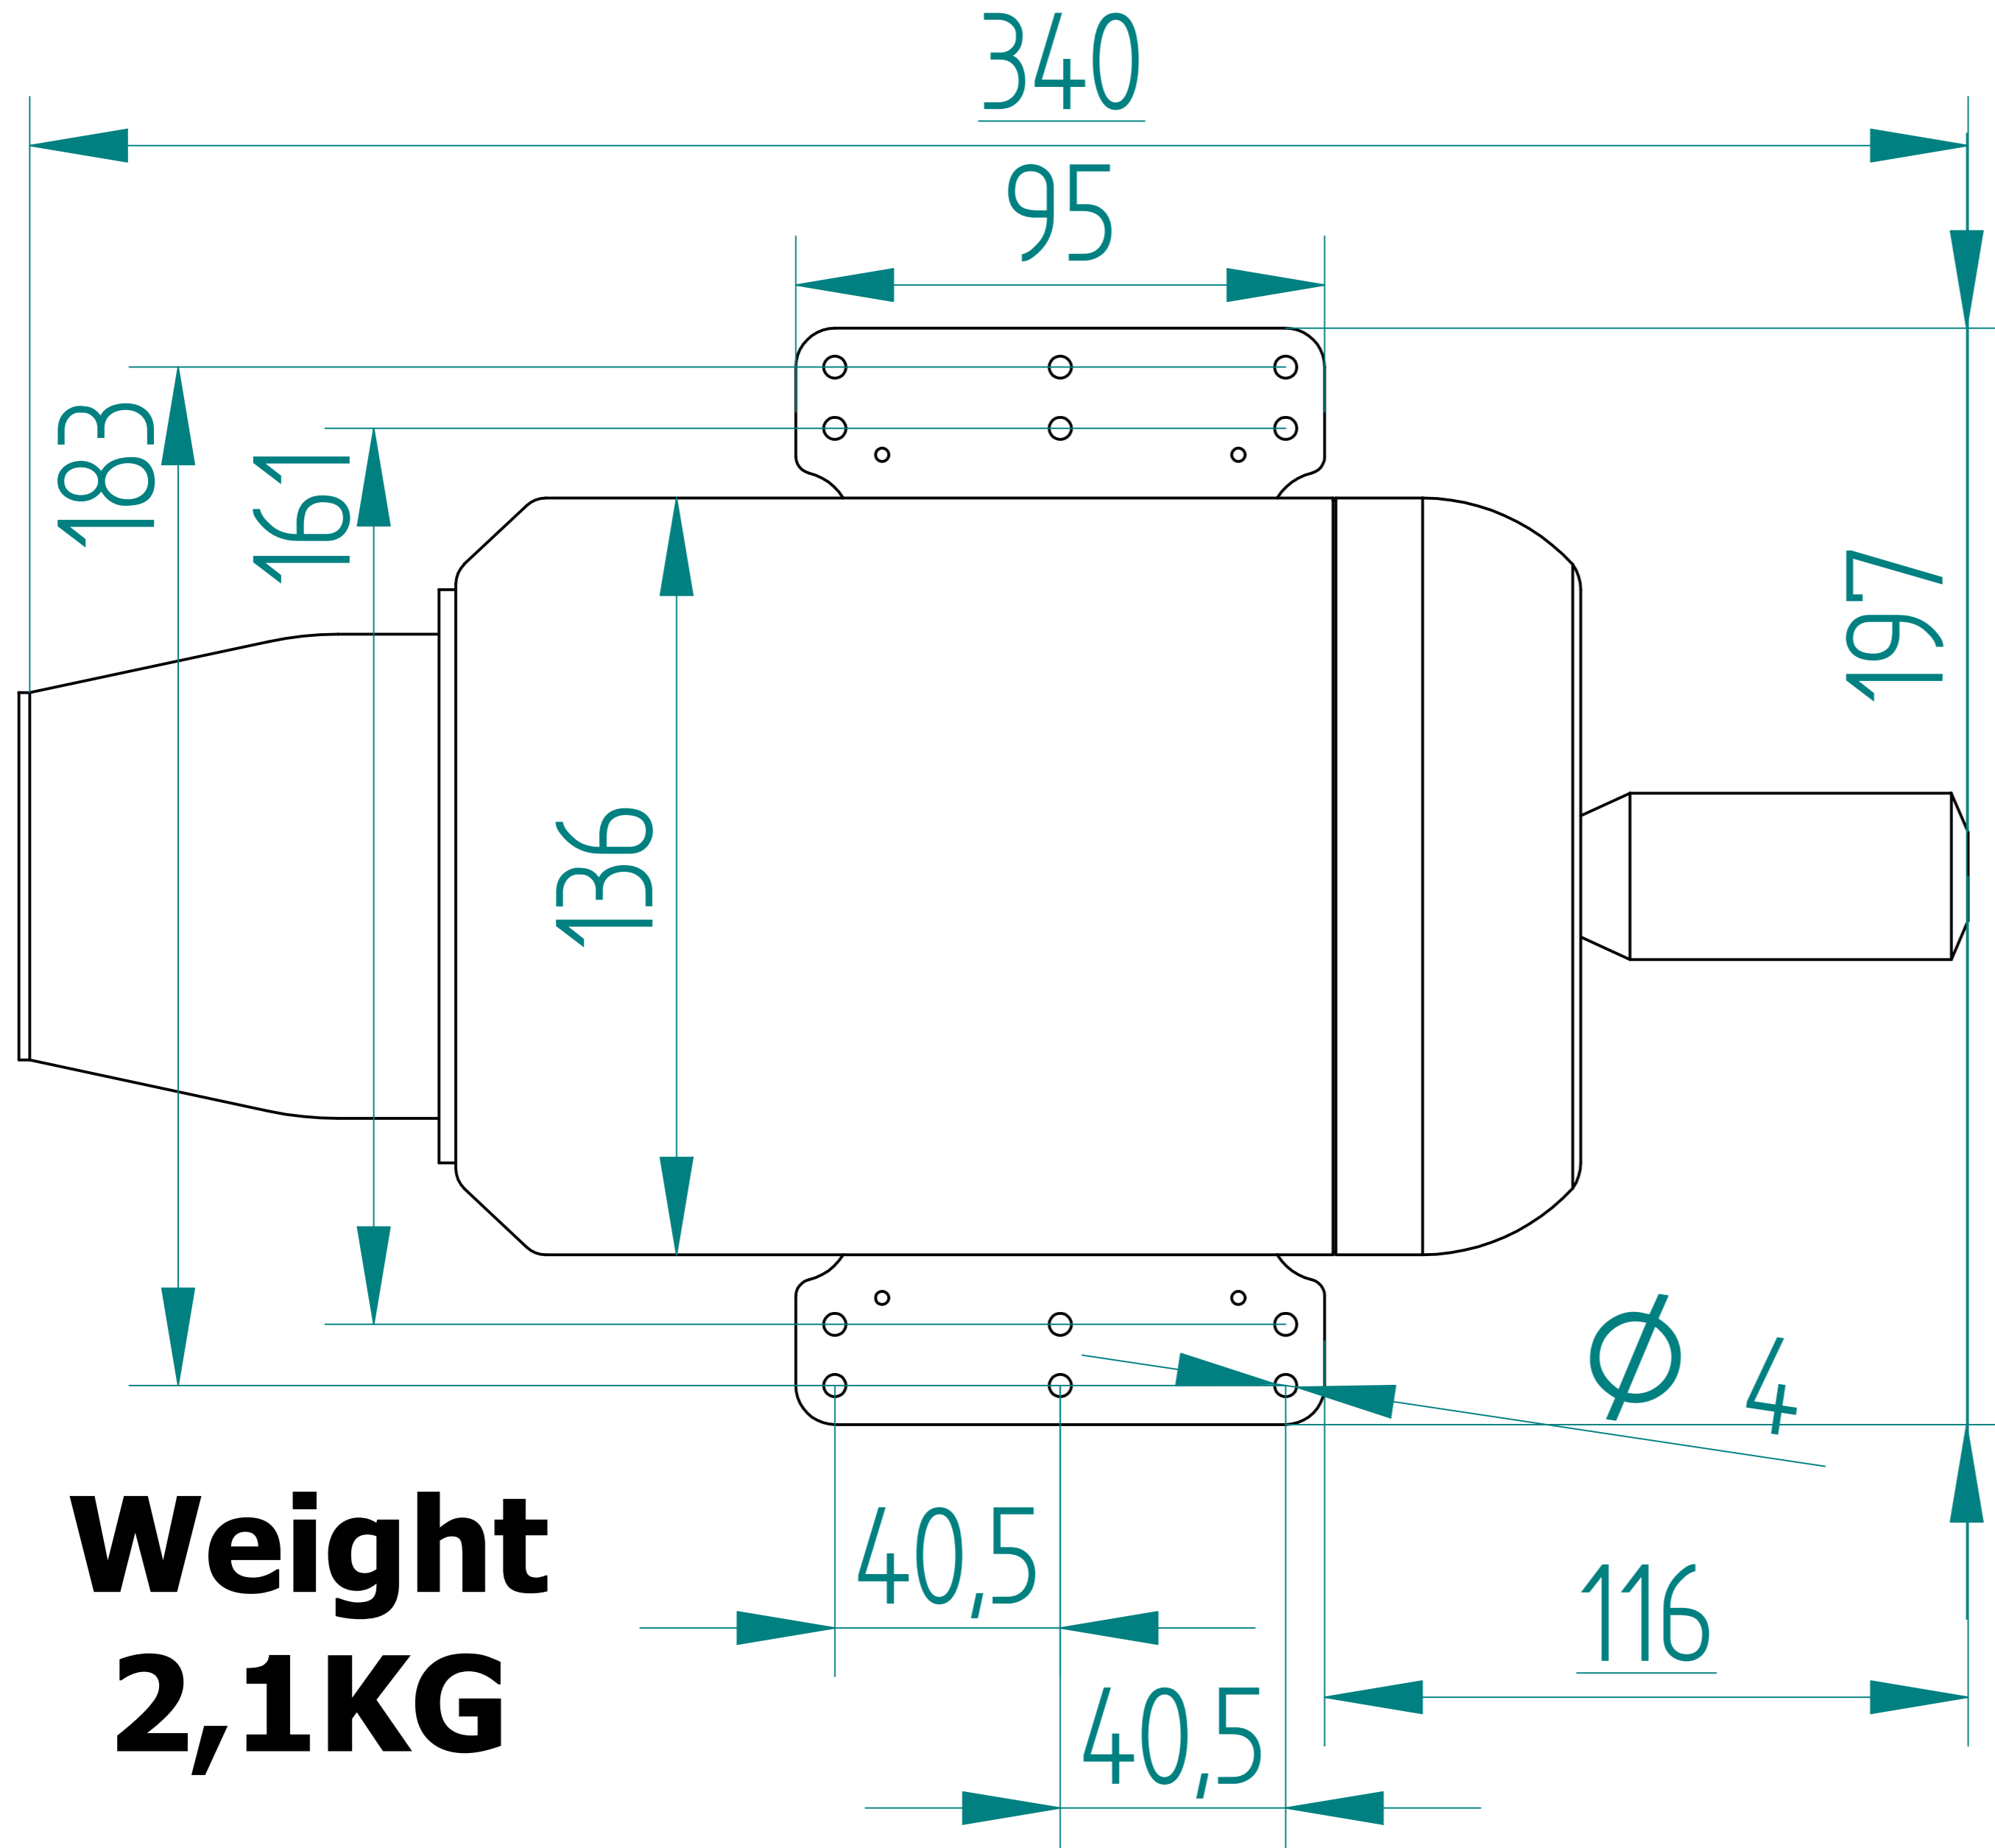

PSYCHO 350N INSTALLATION DIMENSIONS

REVISION HISTORY			
REV	DESCRIPTION	DATE	APPROVED

FREE SPACE BELOW 68

**Weight
2,1KG**

**YOU CAN PRINT
AND
CUT TO USE
LIKE A MASK**

	NAME	DATE	SOLID EDGE	
DRAWN	Francesco	09/23/19	UGS - The PLM Company	
CHECKED			TITLE	
ENG APPR			SIZE	DWG NO
MGR APPR			A2	
UNLESS OTHERWISE SPECIFIED DIMENSIONS ARE IN MILLIMETERS ANGLES ±XX° 2 PL ±XXX 3 PL ±XXXX			FILE NAME: Turbina_350 MakeUP.dft	
			SCALE:	WEIGHT:
			SHEET 1 OF 1	